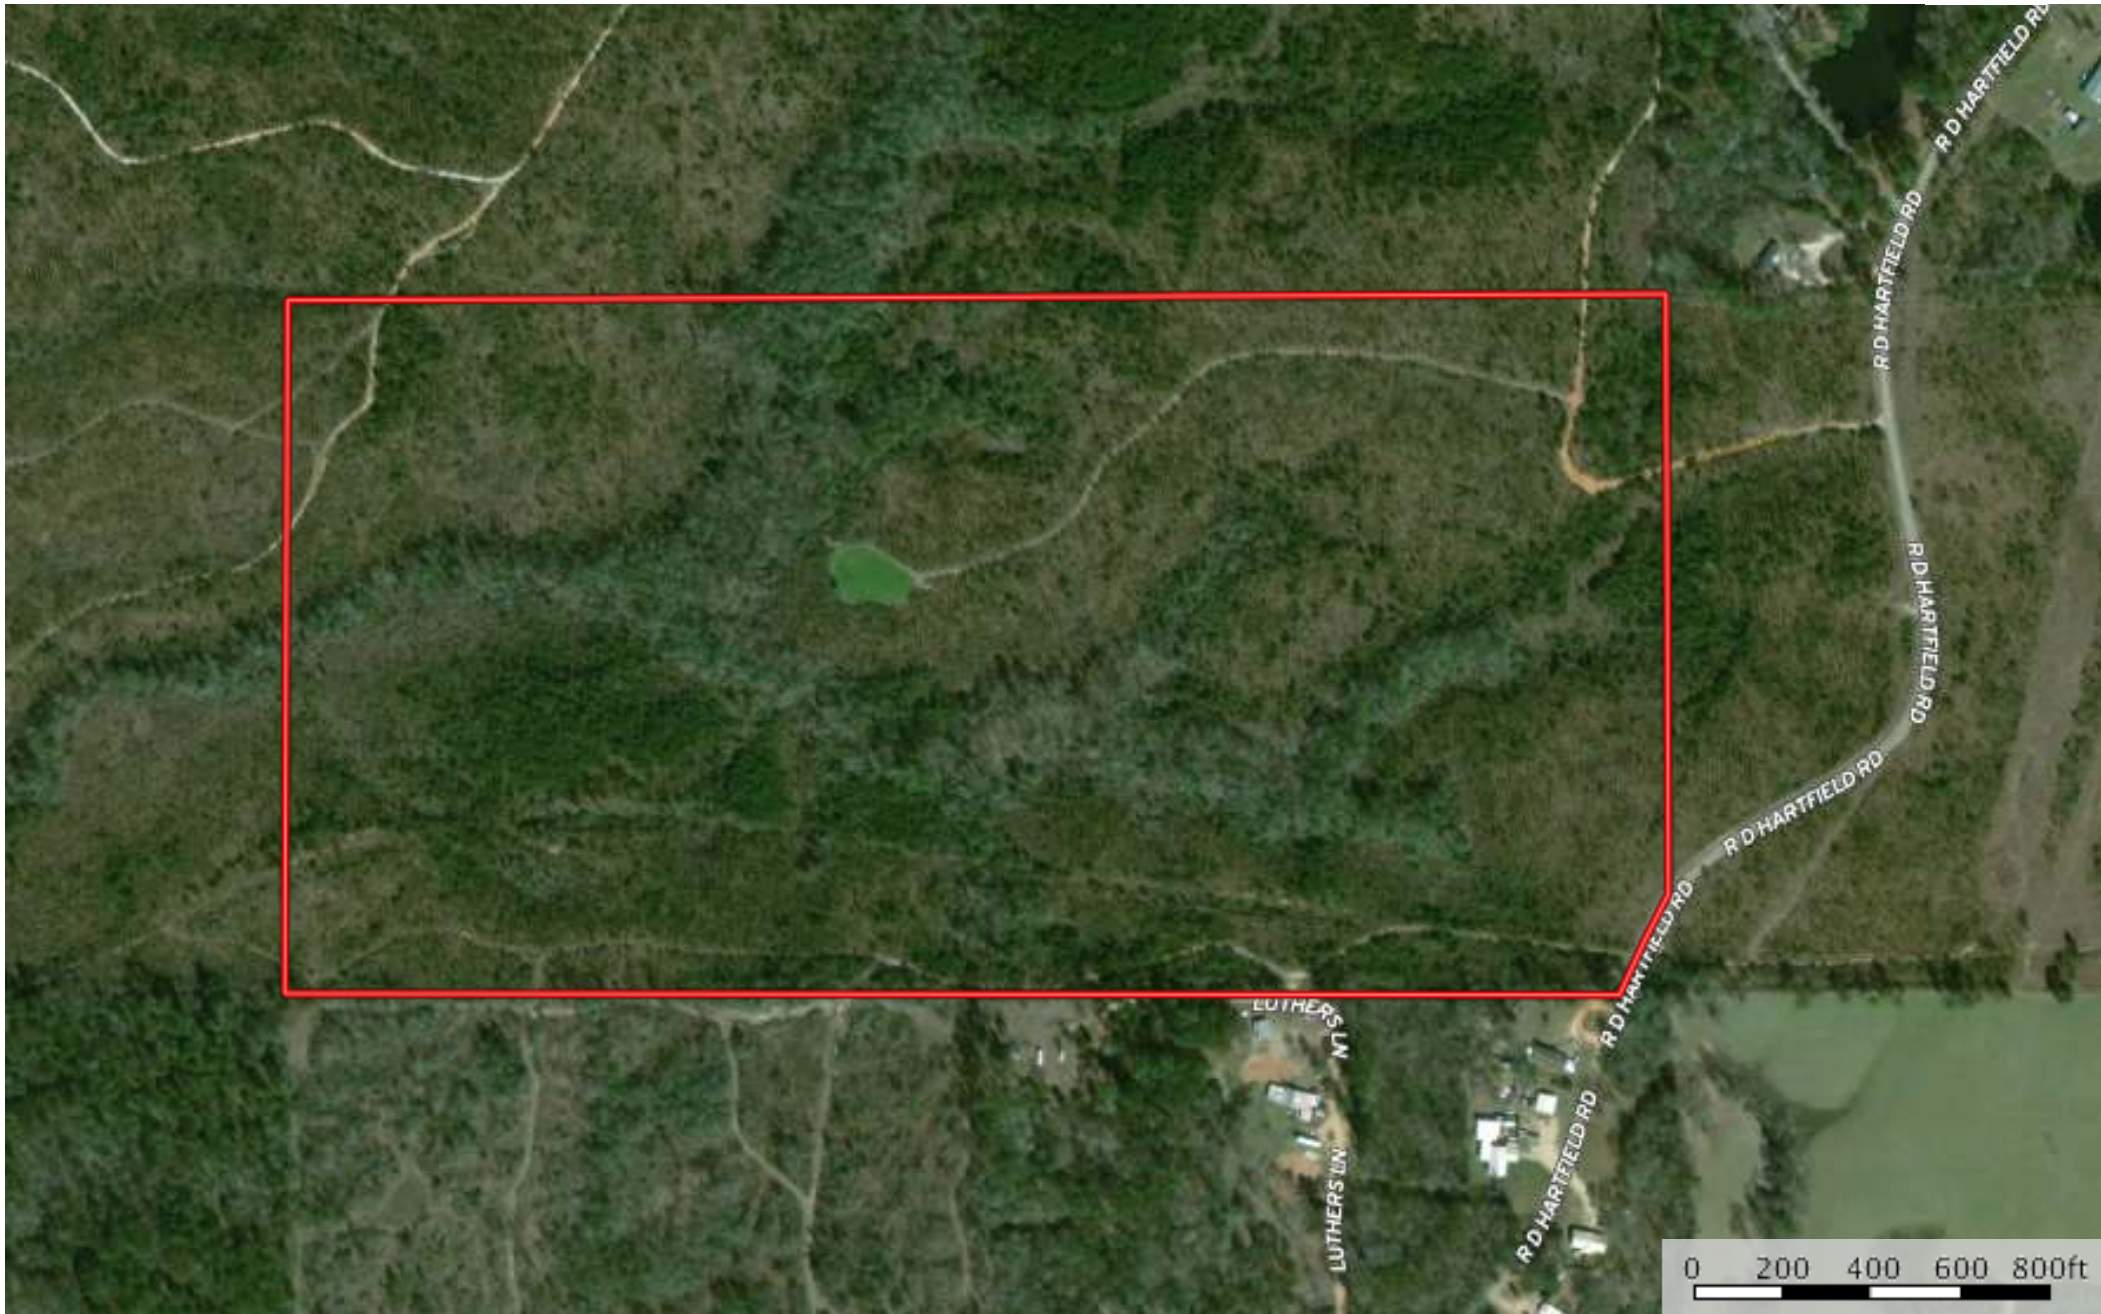

Tatum Camp Road

Lamar County, Mississippi, AC +/-

 Parcel 24 - 80.86 Acres